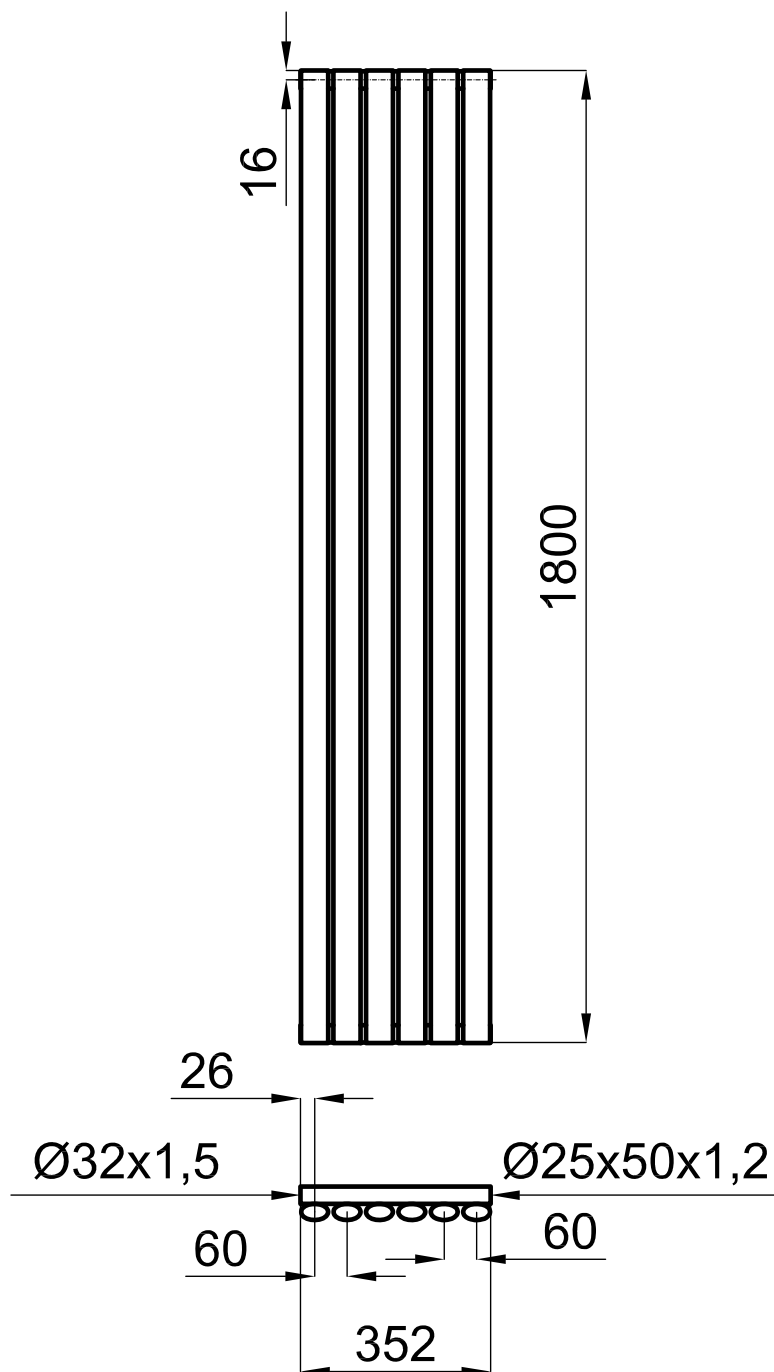

ESSENCE-C

полотенцесушители - водяной вариант

noken
PORCELANOSA BATHROOMS

Legal disclaimer: All details provided by the NOKEN's Product has an information purpose without any contractual value. In order to obtain further information about the materials and their installation please visit our showrooms. NOKEN reserves the right to modify or delete any information on this site. The images and colours shown in this site may differ from the real ones.