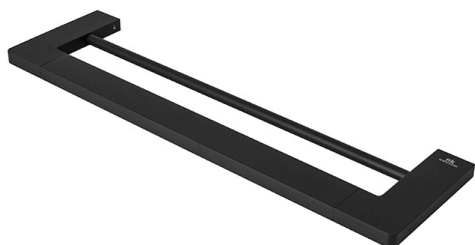

# URBAN C

## ACCESSORIES - towel rail

noken  
PORCELANOSA BATHROOMS

100211366 - N603470037 / black

### other finishes available

---

100094142 - N603470005 / chrome

100124103 - N603470026 / white

50 cm towel rail