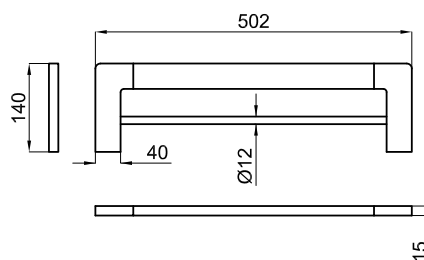

## ACCESSORIES - towel rail

noken  
PORCELANOSA BATHROOMS

100211366 - N603470037 / black

### other finishes available

---

100094142 - N603470005 / chrome

100124103 - N603470026 / white

50 cm towel rail