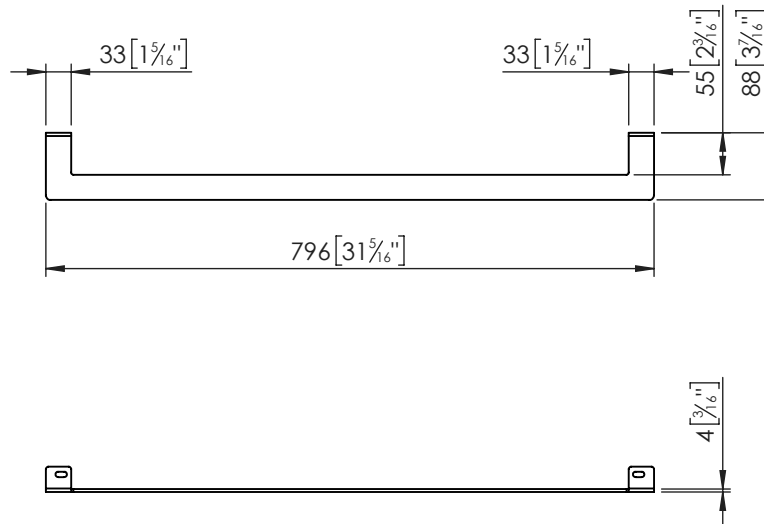

Colour

Black

Other Colours

Inox

Accessories

ONE

TOALLERO ONE NEGRO 80
100278887 · S806800005

Technical Information

- Installation: bajo encimera
- Height: 88 mm
- Width: 4 mm
- Length: 796 mm
- Net Weight: 1.2 Kg

Notes

All product dimensions are nominal and tolerances of the product may vary within an established range. All measurements of the technical drawings are expressed in mm[in].