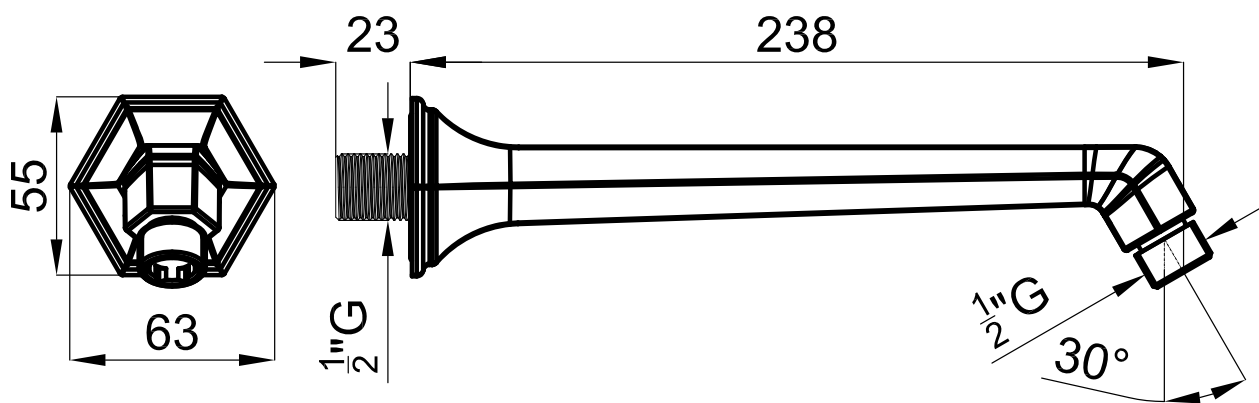

# CHELSEA

Верхние Души - настенный

noken  
PORCELANOSA Grupo

Legal disclaimer: All details provided by the NOKEN's Product has an information purpose without any contractual value. In order to obtain further information about the materials and their installation please visit our showrooms. NOKEN reserves the right to modify or delete any information on this site. The images and colours shown in this site may differ from the real ones.