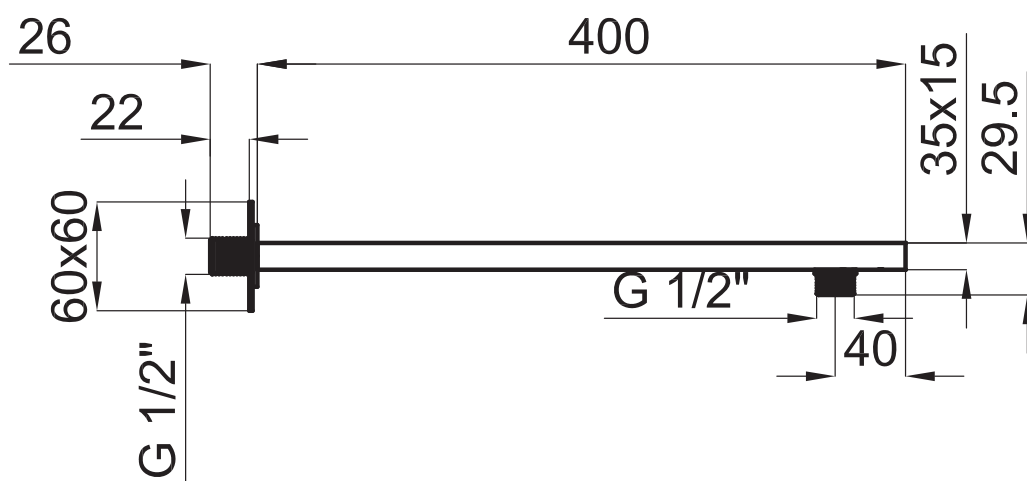

# COMPLEMENTOS - BRAZO

Верхние Души - настенный

noken

PORCELANOSA Grupo

Legal disclaimer: All details provided by the NOKEN's Product has an information purpose without any contractual value. In order to obtain further information about the materials and their installation please visit our showrooms. NOKEN reserves the right to modify or delete any information on this site. The images and colours shown in this site may differ from the real ones.