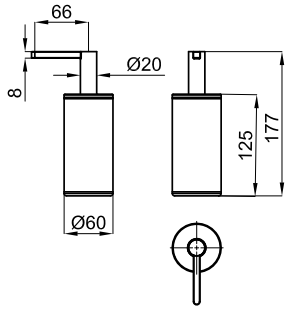

TONO

designed by Foster + Partners