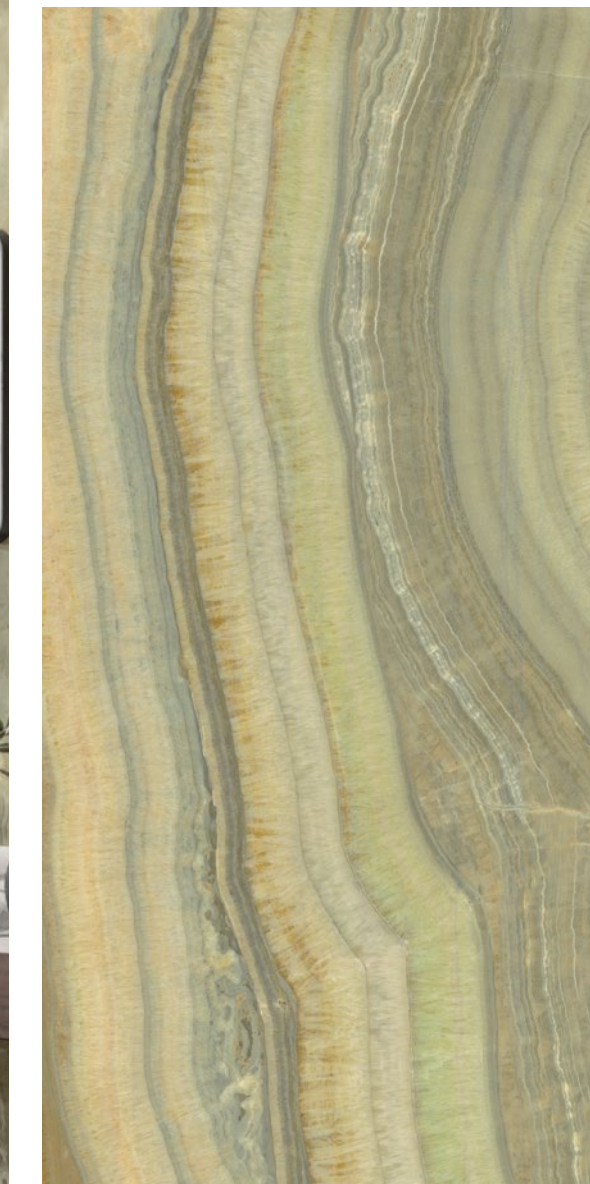

**ONICE
GREEN**

POLISHED
SILK