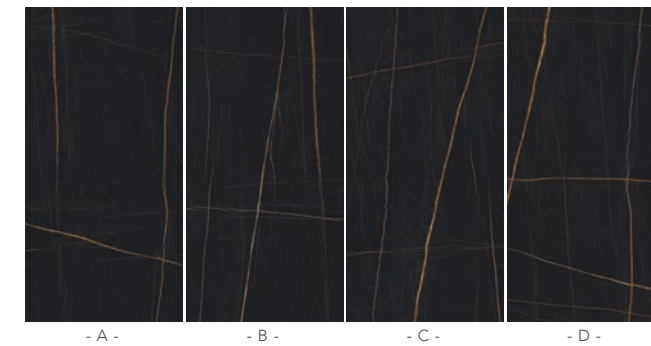

MARBLE · AVAILABLE DESIGN 150x300 cm

MARBLE · AVAILABLE DESIGN 150x300 cm

NYLO NOIR